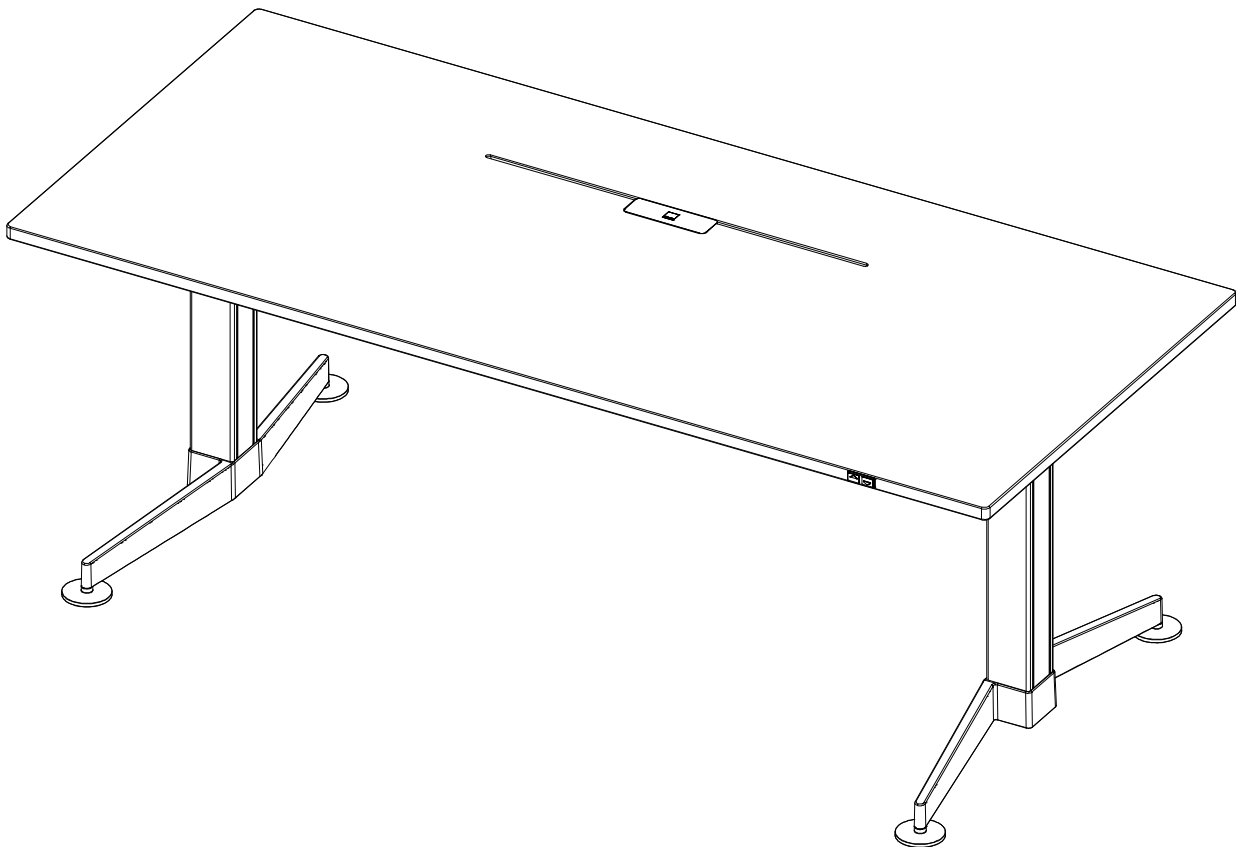

Office design by

DENCON

www.dencon.dk

Dencon A/S
Skyttevej 21
DK-7800 Skive

Tel. +45 9752 1722
Fax +45 9751 0575
e-mail: dencon@dencon.dk

Made in Denmark

Assembly instructions

A M5x40  8 stk.	B 5,0x20  8 stk.	C	D	E	F
---	--	---	---	---	---