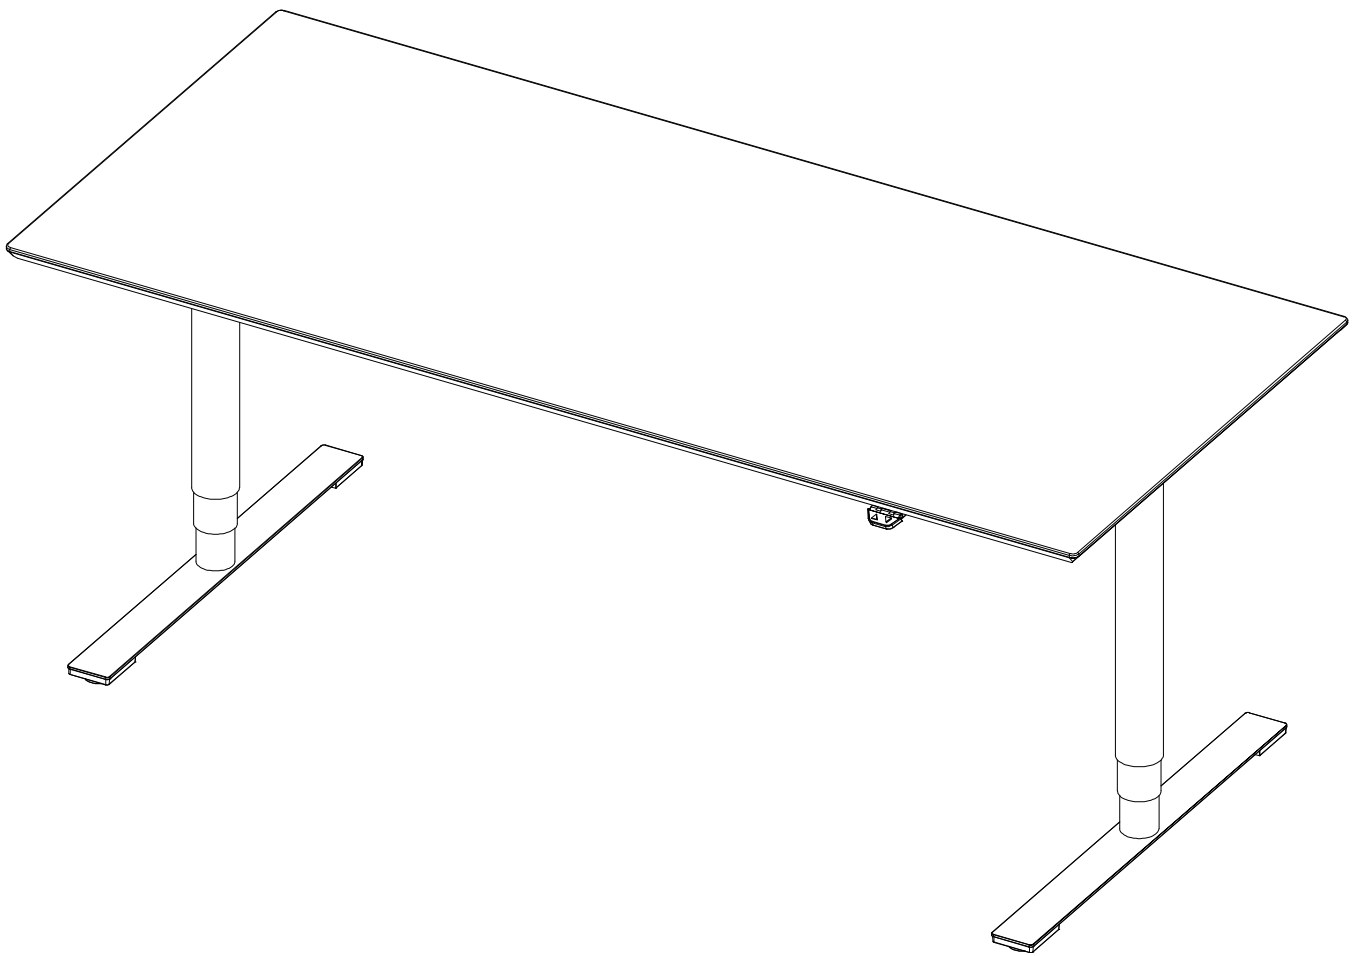

# Delta borde

OFFICE DESIGN BY

**DENCON**

<p>A M6x12    4 stk.</p>	<p>B</p>	<p>C    2 stk.</p>	<p>D 5,0x16    10 stk.</p>	<p>E 3,5x25    2 stk.</p>	<p>F</p>	<p>G</p>
---	----------	---	---	---	----------	----------

**1a**

**1b**

**1c**

**1**

2