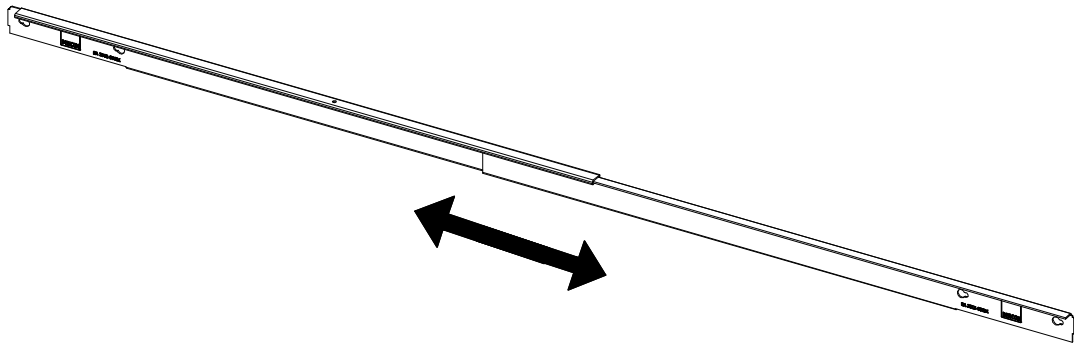

# Delta borde

OFFICE DESIGN BY

**DENCON**

<p>A M6x12    4 stk.</p>	<p>B</p>	<p>C    2 stk.</p>	<p>D 5,0x16    10 stk.</p>	<p>E 3,5x25    2 stk.</p>	<p>F</p>	<p>G</p>
---	----------	---	---	---	----------	----------

**1a**

**1b**

**1c**

**1**

2